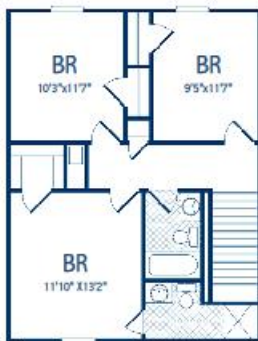

Charleston
PLANTATION

TOWNHOMES

THE CALHOUN (1380 sq. ft.)

These spacious 3 bedroom 2 1/2 bath luxury townhomes feature 9' ceiling, plush carpets and a chef's dream kitchen loaded with cabinets, counter space and a side by side refrigerator.

\$ _____

THE MARION (1080 sq. ft.)

View the scenic Obied River in your own backyard. These spacious 2 bedroom, 2 1/2 bath luxury townhomes feature a spacious kitchen 9' ceilings plus heavy wood moldings throughout.